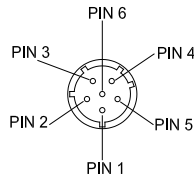

Pin 1	
Pin 2	
Pin 4	
Pin 5	

CA0005

For UBBL03 Battery (Type LI-7)

Battery Connector	JBXFD1G05MCSDSMR
Cable Length	CA0005: 61 cm. (24 in.) nominal CA0005-01: 100 cm. (39.36 in.) nominal CA0005-02: 200 cm. (78.74 in.) nominal
Cable Type	5 Conductor, 20 AWG
Pin/Wire Color Key	Pin 1 Red, Pin 2 Green, Pin 3 White, Pin 4 Black, Pin 5 Blue
Insulation	Foil shielded black PVC

Pin 1	
Pin 2	
Pin 3	
Pin 4	
Pin 5	

CA0006: 24V

For UBI-2590 Battery (UBBL02), BA-5390 Battery (UB0001) and UBBL09 Battery

Cable Length	CA0006: 61 cm. (24 in.) nominal CA0006-01: 100 cm. (39.36 in.) nominal CA0006-02: 200 cm. (78.74 in.) nominal
Cable Type	24V, 2 Conductor; 18 AWG
Pin/Wire Color Key	Pin 4 White/positive, Pin 2 Black/negative
Insulation	Black type SJ rubber

CA0007: 12V

For UBI-2590 Battery (UBBL02), BA-5390 Battery (UB0001) and UBBL09 Battery

Cable Length	CA0007: 61 cm. (24 in.) nominal CA0007-01: 100 cm. (39.36 in.) nominal CA0007-02: 200 cm. (78.74 in.) nominal
Cable Type	4 Conductor; 18 AWG
Pin/Wire Color Key	Pins 4 & 5 White/Positive, Pins 1 & 2 Black/Negative
Insulation	Black type SJOOW rubber

CA0008:12/24V

For UBI-2590 Battery (UBBL02), BA-5390 Battery (UB0001) and UBBL09 Battery

Cable Length	CA0008: 61 cm. (24 in.) nominal CA0008-01: 100 cm. (39.36 in.) nominal CA0008-02: 200 cm. (78.74 in.) nominal
Cable Type	12/24V, 4 Conductor; 18 AWG
Pin/Wire Color Key	Pin 1 Black, Pin 2 White, Pin 4 Red, Pin 5 Gray