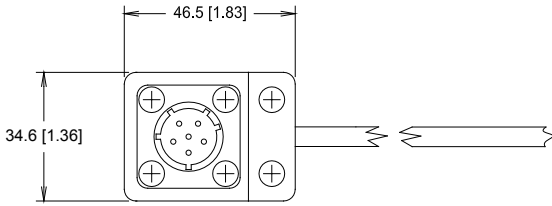

CA0002

For UBI-2590 Battery (UBBL02) and UBBL09

Cable Length	CA0002: 61 cm. (24 in.) nominal CA0002-01: 100 cm. (39.36 in.) nominal CA0002-02: 200 cm. (78.74 in.) nominal
Cable Type	4 Conductor; 18 AWG
Pin/Wire Color Key	Pin 1 Black, Pin 2 White, Pin 4 Red, Pin 5 Green
Insulation	Black type SJOOW rubber

Pin 1	
Pin 2	
Pin 4	
Pin 5	

CA0005

For UBBL03 Battery (Type LI-7)

Battery Connector	JBXFD1G05MCSDSMR
Cable Length	CA0005: 61 cm. (24 in.) nominal CA0005-01: 100 cm. (39.36 in.) nominal CA0005-02: 200 cm. (78.74 in.) nominal
Cable Type	5 Conductor, 20 AWG
Pin/Wire Color Key	Pin 1 Red, Pin 2 Green, Pin 3 White, Pin 4 Black, Pin 5 Blue
Insulation	Foil shielded black PVC

Pin 1	
Pin 2	
Pin 3	
Pin 4	
Pin 5	

CA0006: 24V

For UBI-2590 Battery (UBBL02), BA-5390 Battery (UB0001) and UBBL09 Battery

Cable Length	CA0006: 61 cm. (24 in.) nominal CA0006-01: 100 cm. (39.36 in.) nominal CA0006-02: 200 cm. (78.74 in.) nominal
Cable Type	24V, 2 Conductor; 18 AWG
Pin/Wire Color Key	Pin 4 White/positive, Pin 2 Black/negative
Insulation	Black type SJ rubber

CA0007: 12V

For UBI-2590 Battery (UBBL02), BA-5390 Battery (UB0001) and UBBL09 Battery

Cable Length	CA0007: 61 cm. (24 in.) nominal CA0007-01: 100 cm. (39.36 in.) nominal CA0007-02: 200 cm. (78.74 in.) nominal
Cable Type	4 Conductor; 18 AWG
Pin/Wire Color Key	Pins 4 & 5 White/Positive, Pins 1 & 2 Black/Negative
Insulation	Black type SJOOW rubber